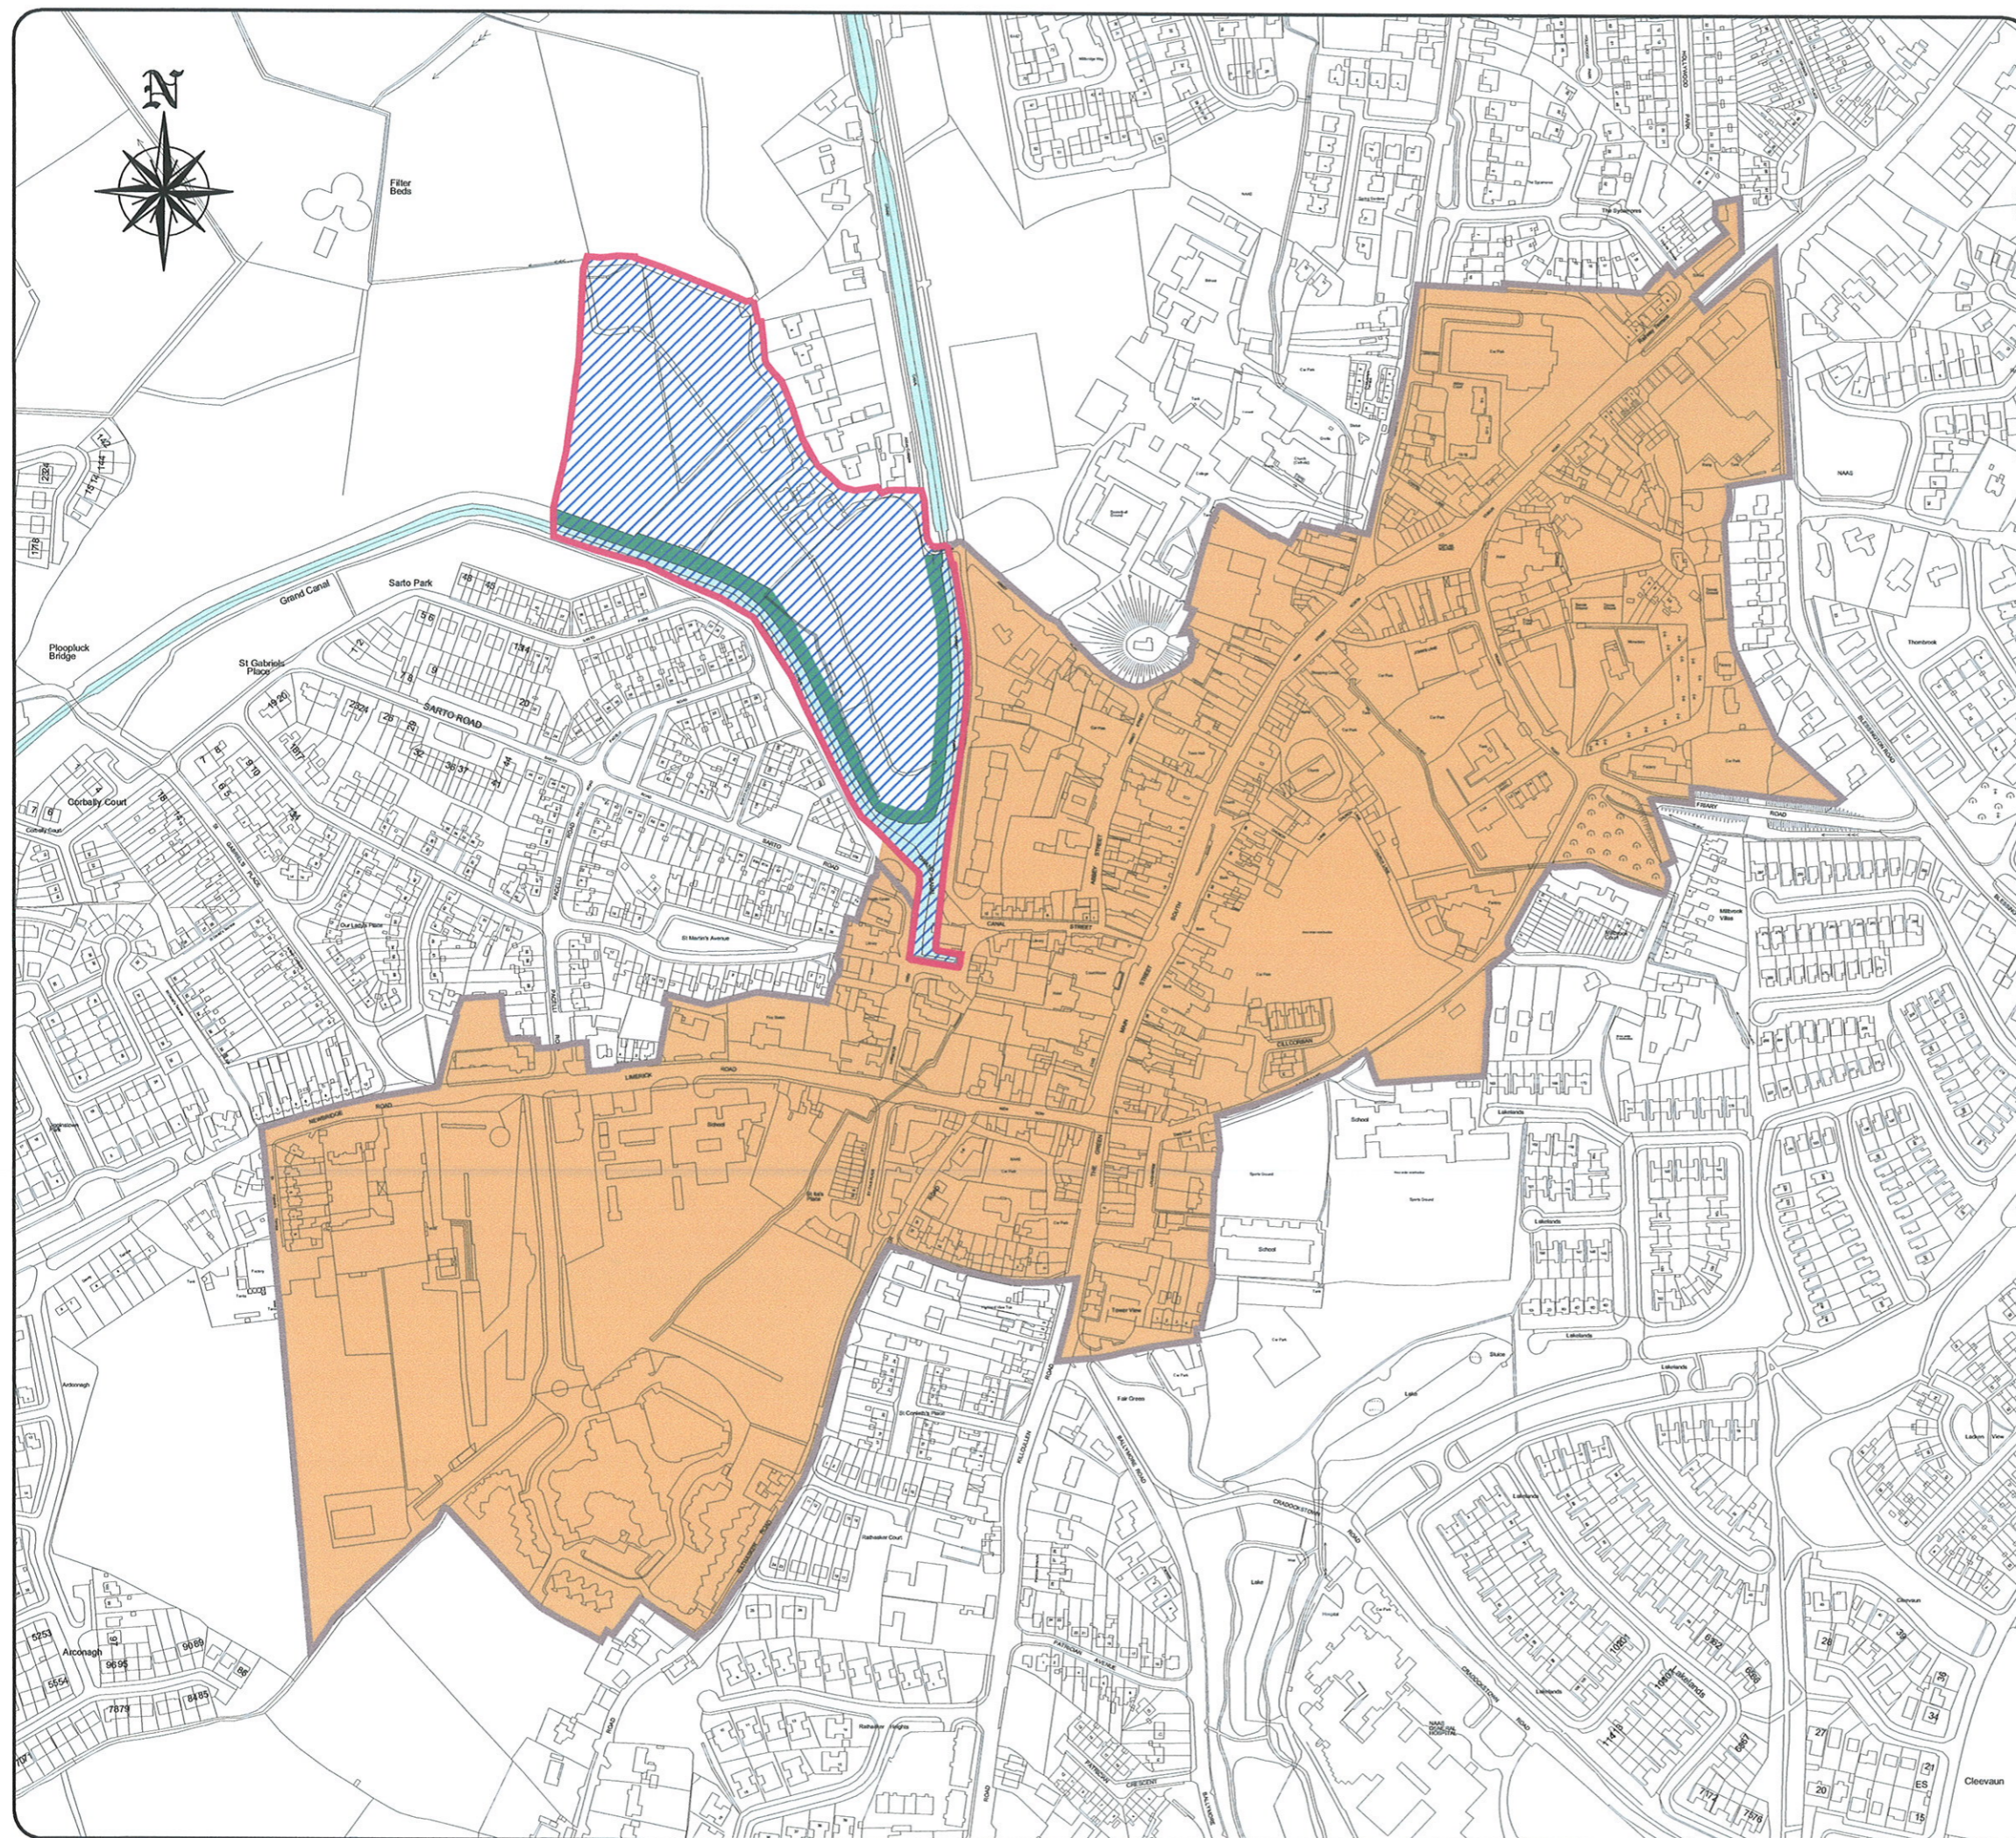

#### LEGEND

-  Town Centre
-  Lands subject to future Local Area Plan
-  Open Space & Amenity
-  Canal

#### Town Centre & LAP Lands

Scale: N.T.S.	Map Ref.: 5.1
Date: 6 <sup>th</sup> June 2011	Drawing No: 200/11/527
© Ordnance Survey Ireland. All rights reserved. Licence No : 2004/07CCMA (Kildare County Council)	

THIS DRAWING IS TO BE READ IN  
CONJUNCTION WITH THE WRITTEN STATEMENT